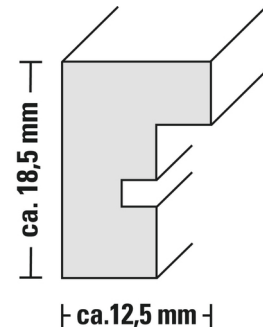

Hama Waves Single picture frame Grey

Brand : Hama

Product code: 00193087

Product name : Waves

- High-quality MDF frame in wood look, FSC quality 100%
- Box-shaped profile
- Precision mitres
- Polished quality glass
- With table stand and hanging fitting in portrait and landscape format

"Waves" Wooden Frame, grey, 20 x 30 cm

Hama Waves. Type: Single picture frame, Material: Glass, MDF, Product colour: Grey. Width: 214 mm, Depth: 18 mm, Height: 314 mm. Quantity per pack: 1 pc(s). Sustainability certificates: Forest Stewardship Council (FSC) 100%

Features		Weight & dimensions	
Placement options	Table, Wall	Width	214 mm
Pictures per frame	1	Depth	18 mm
Picture size	13 x 18 cm	Height	314 mm
Shape	Rectangular	Bezel width	1.2 cm
Bezel	✓	Bezel height	1.8 cm
Type *	Single picture frame	Packaging content	
Material *	Glass, MDF	Quantity per pack	1 pc(s)
Product colour *	Grey	Sustainability	
Glass type	Reflective	Sustainability certificates	Forest Stewardship Council (FSC) 100%
Technical details			
Sustainability compliance		✓	