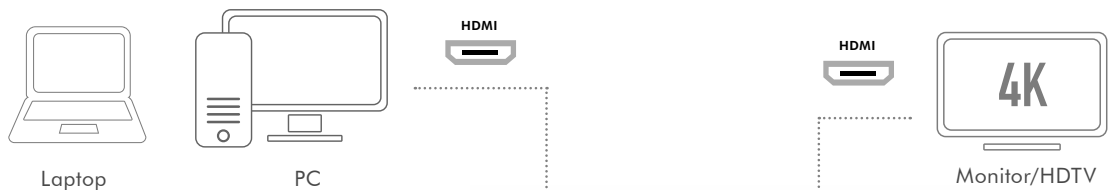

- » Compliant to Premium High Speed HDMI specification
- » Backward compatible with earlier HDMI versions
- » Supports high quality video up to 4K@ 60 Hz
- » Supports the static HDR of 4K@ 60Hz HDMI and 12-bit color processing technology
- » Supports bandwidth up to 18 Gbps
- » Support audio formats such as PCM 2.0-7.1, DTS-HD Master Audio, Dolby TrueHD, 3D Audio
- » Supports extended color spaces such as x.v. Color + Deep Color up to 48 bit color depth
- » Supports EDID ( Extended Display Identification Data ), ARC ( Audio Return Channel ) and CEC ( Consumer Electronics Control )
- » Supports HDCP functions as well as the connected devices supporting
- » The strength of the aluminum alloy shell, gold plated connector and triple shielded cable provides solid and stable high quality
- » Ideal for all HDMI devices such as 4K TVs, PlayStation 4 Pro, PS5, Xbox One X, Xbox Series X and S, 4K Blu-ray players