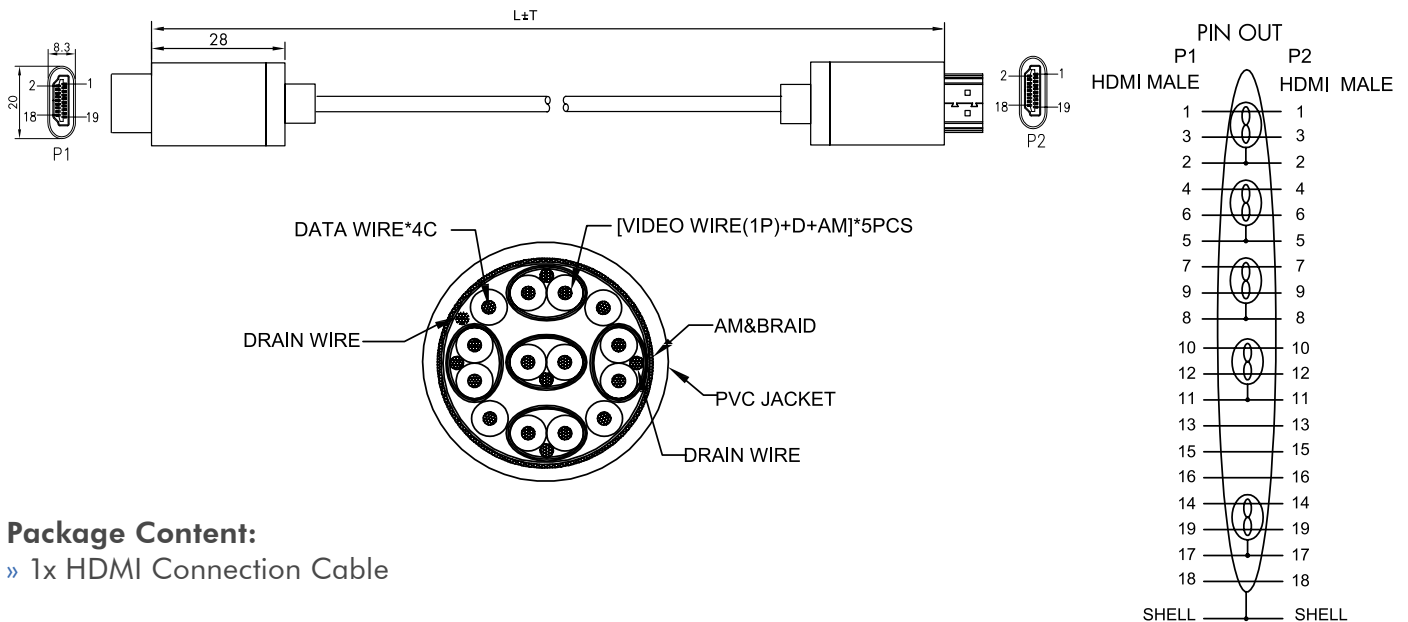

## 4K HDMI™ Connection Cable

HDMI male to HDMI male

Art. No.: **CHA0100**  
**CHA0101**  
**CHA0102**  
**CHA0103**

### Specifications:

|                     |                    |
|---------------------|--------------------|
| Connection 1        | HDMI-A 19pin, male |
| Connection 2        | HDMI-A 19pin, male |
| Connector Material  | Gold-Plated        |
| Max. Resolution     | 4K@60 Hz           |
| Supported Bandwidth | 18 Gbps            |
| Color               | Black/Grey         |