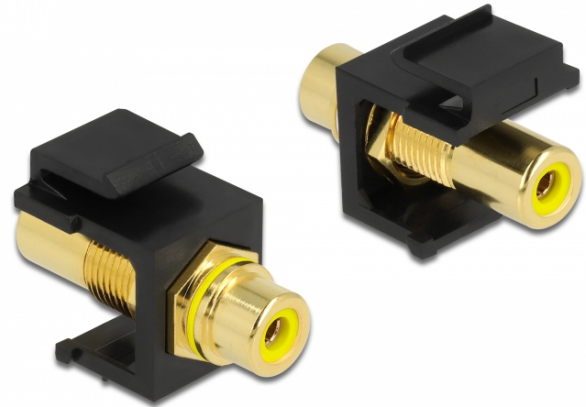

Delock Keystone Module RCA female > RCA female gold plated yellow / black

Description

This module by Delock can be used to extend e.g. a stereo cable. With its standardised dimensions it can be used for easy snap-in mounting in e.g. a Keystone patchpanel, face plate or surface-mount box.

Specification

- Connectors:
1 x RCA female >
1 x RCA female
- Marking: yellow
- Connector finishing: brass gold plated
- Length in front of the panel: ca. 9.5 mm
- For Keystone ports with 19.2 x 14.9 mm
- Housing colour: black
- Dimensions (LxWxH): ca. 33.2 x 16.3 x 22.3 mm

Package content

- Keystone module

Item no. 86743

EAN: 4043619867431

Country of origin: Taiwan, Republic of China

Package: • Zip poly bag

General	
Mounting type:	Keystone module
Interface	
External:	1 x Cinch female
Internal:	1 x RCA female
Physical characteristics	
Housing colour:	black
Length:	33.2 mm
Width:	16.3 mm
Height:	22.3 mm
Colour:	yellow