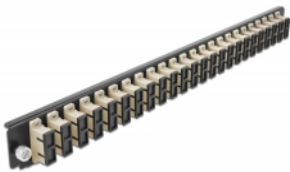

Delock 19" Splice Box Front Panel 24 port SC Duplex beige

Description

This front panel by Delock can be mounted in a 19" splice box by Delock.

Specification

- Connectors:
  - 24 x SC Duplex female >
  - 24 x SC Duplex female
- Colour: beige
- For 48 OM2 Multi-mode fibers
- Zirconia ceramic ferrule with protection cap
- For mounting in 19" splice box, 1U
- Housing colour: black
- Dimensions (LxWxH): ca. 482.6 x 44.0 x 44.0 mm

System requirements

- Delock 19" Fiber Optic Splice Box 43348

Package content

- 19" splice box front panel

Item no. 43365

EAN: 4043619433650

Country of origin: China

Package: • White Box

Images