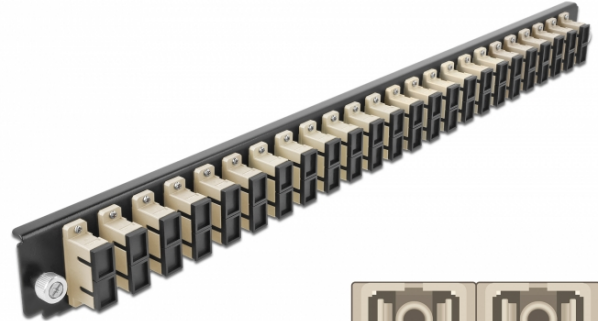

# Delock 19" Splice Box Front Panel 24 port SC Duplex beige

## Description

This front panel by Delock can be mounted in a 19" splice box by Delock.

## Specification

- Connectors:
  - 24 x SC Duplex female >
  - 24 x SC Duplex female
- Colour: beige
- For 48 OM2 Multi-mode fibers
- Zirconia ceramic ferrule with protection cap
- For mounting in 19" splice box, 1U
- Housing colour: black
- Dimensions (LxWxH): ca. 482.6 x 44.0 x 44.0 mm

## Package content

- 19" splice box front panel