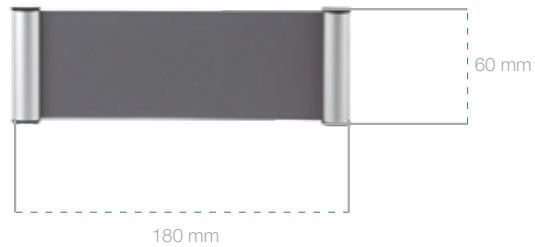

Door Plate

Door Plate

Size	Reference
180 x 60 mm, 1/2 A6	BS0905
180 x 115 mm, A6	BS0906
245 x 155 mm, A5	BS0905
330 X 215 mm, A4	BS0906
148 x 148 mm	BS0906

horizontal/
vertical

- With these doorplates, every door gets its appropriate signage;
- The clip frame offers fast access to the information inside;
- Just lift upwards and remove contents along with the anti reflective protection foil;
- Wall mounting kit includes screws and double sided adhesive tape;
- With clamping system and acrylic protection.