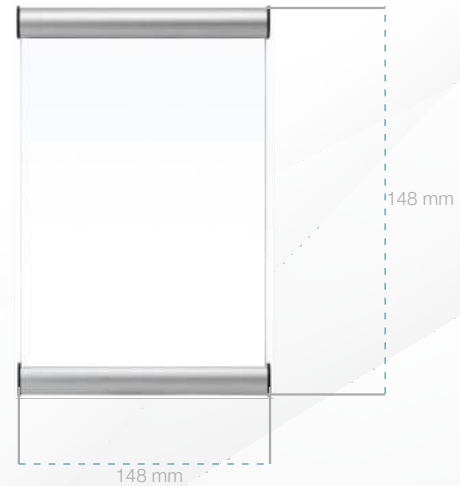

Door Plate

Door Plate

Size	Reference
180 x 60 mm, 1/2 A6	BS0905
180 x 115 mm, A6	BS0906
245 x 155 mm, A5	BS0905
330 X 215 mm, A4	BS0906
148 x 148 mm	BS0906

horizontal/
vertical

- With these doorplates, every door gets its appropriate signage;
- The clip frame offers fast access to the information inside;
- Just lift upwards and remove contents along with the anti reflective protection foil;
- Wall mounting kit includes screws and double sided adhesive tape;
- With clamping system and acrylic protection.