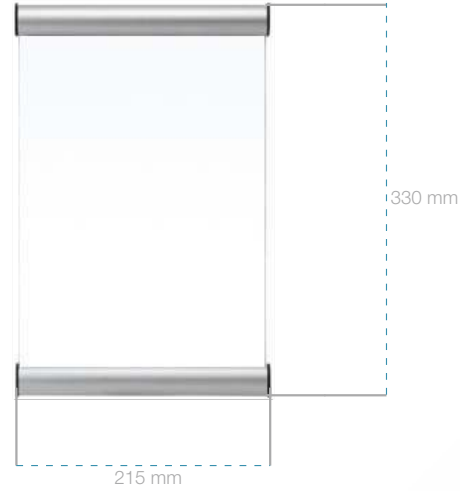

Door Plate

Door Plate

Size	Reference
180 x 60 mm, 1/2 A6	BS0905
180 x 115 mm, A6	BS0906
245 x 155 mm, A5	BS0905
330 X 215 mm, A4	BS0906
148 x 148 mm	BS0906

horizontal/
vertical

- With these doorplates, every door gets its appropriate signage;
- The clip frame offers fast access to the information inside;
- Just lift upwards and remove contents along with the anti reflective protection foil;
- Wall mounting kit includes screws and double sided adhesive tape;
- With clamping system and acrylic protection.