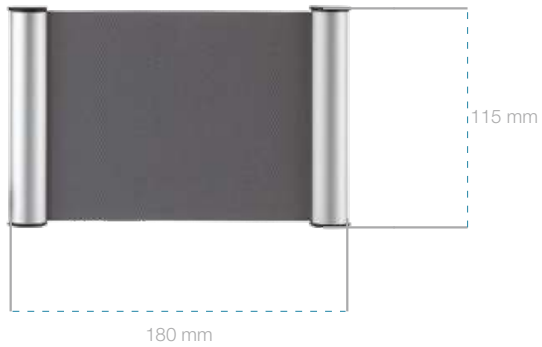

Door Plate

Door Plate

Size	Reference
180 x 60 mm, 1/2 A6	BS0905
180 x 115 mm, A6	BS0906
245 x 155 mm, A5	BS0905
330 X 215 mm, A4	BS0906
148 x 148 mm	BS0906

horizontal/
vertical

- With these doorplates, every door gets its appropriate signage;
- The clip frame offers fast access to the information inside;
- Just lift upwards and remove contents along with the anti reflective protection foil;
- Wall mounting kit includes screws and double sided adhesive tape;
- With clamping system and acrylic protection.