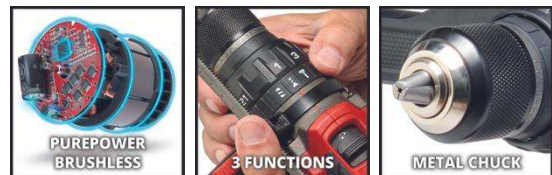

Logistic Data

- Product weight	1.71 kg
- Gross weight single packaging	2.52 kg
- Dimensions single packaging	101 x 373 x 275 mm
- Pieces per export carton	4 Pieces
- Gross weight export carton	10.08 kg
- Dimensions export carton	424 x 288 x 391 mm
- Container quantity (20"/40"/40"HC)	2320 | 4832 | 5664